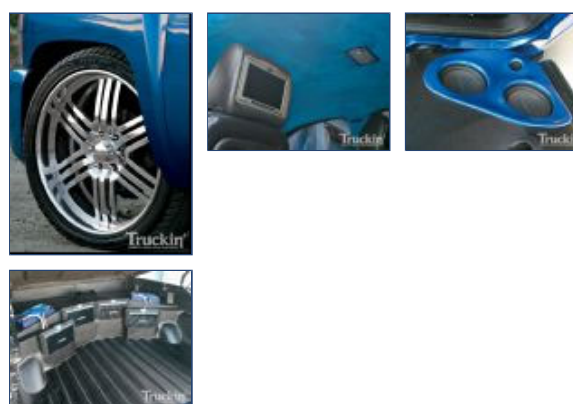

RELATED PHOTOS

[MORE PHOTOS >>](#)

RELATED ARTICLES

2007 Chevy Silverado - Truck Of The Year
2007 Chevrolet Silverado [Extended Cab](#) LTZ 4x4...
[more](#)

MORE RELATED CONTENT

[READ RELATED BLOGS](#)

[SEE RELATED FORUM POSTS](#)

[READ RELATED ARTICLES](#)